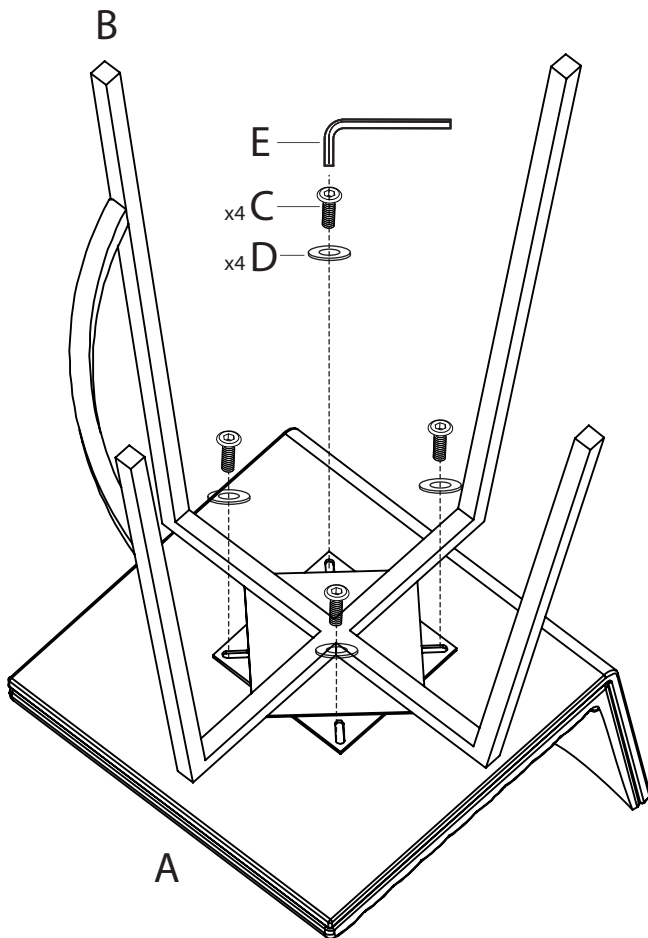

Mara UP Fixed-Height Counter Stool

Part B26-MARAUP-MSNZ2 XX+XX

24-0213

PARTS

A

B

x4
(M6x15mm)

C

x4

D

E

1

2

Do not over tighten.
 Do not use power tools to assemble.